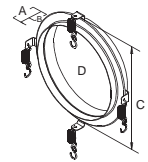

STUDIO COLOR SPILLING

Cat. No.	To Fit Fixtures:	A	B	C
ETP-SPR	HIGH END MOVING LIGHT SYSTEM	-	-	-
VLS-SPR	VARI-LITE V15TM MOVING LIGHT SYSTEM	235	235	25

ETP-SPR