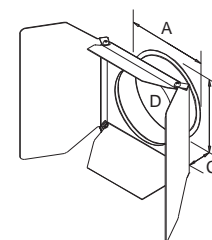

ETP-BDR

COLOR FRAME

Cat. No.	To Fit Fixtures:	A	B	D
ETF-CF137	S4, SL, SHAKESPEARE, SELECON PACIFIC/SPX	159	159	126
ETF-CF152	6" LEKO, 360Q	191	191	152
ETP-CF172	S4 ZOOM, S4 PAR, PARNEL	191	191	172
ETF-CF203	PAR64	254	254	203
ETF-CF254	S4 10 DEGREE, SL 10 DEGREE	305	305	254
ETF-CF304	S4 5 DEGREE	354	354	304
EAP-CF	S4 ROUND FRAME	190	190	165