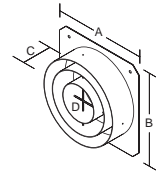

## BEAM BENDER

Cat. No.	To Fit Fixtures:	A	B	C
ETF-BB	S4	175	155	310

NOTE. ADJUST BEAM ANGLE, REACH MAXIMUM LIGHT OUTPUT AT FLOOR LEVEL

## CONCENTRIC RING

Cat. No.	To Fit Fixtures:	A	B	C	D
ETP-CR	S4 PAR CONCENTRIC RING 2"	191	191	52	166

NOTE: COMPATIBLE TO 6" TOP HAT; CONTROL OF STRAY BEAMS AND SPILL