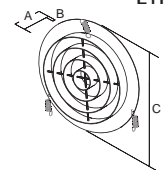

CONCENTRIC RING

Cat. No.	To Fit Fixtures:	A	B	C	D
ETP-CR	S4 PAR CONCENTRIC RING 2"	191	191	52	166

NOTE: COMPATIBLE TO 6" TOP HAT; CONTROL OF STRAY BEAMS AND SPILL

EGG CRATE LOUVER

Cat. No.	To Fit Fixtures:	A	B	C	D
EAP-L	S4 PAR EGG CRATE LOUVER	191	191	150	166

NOTE: GIVE A 45 DEGREE CUTOFF ANGLE; KEEP THE AUDIENCE FROM THE GLARING LIGHT OF THE LENS.

STUDIO COLOR SPILLING

Cat. No.	To Fit Fixtures:	A	B	C
ETP-SPR	HIGH END MOVING LIGHT SYSTEM	-	-	-
VLS-SPR	VARI-LITE V15TM MOVING LIGHT SYSTEM	235	235	25

VLS-SPR

DICHROIC COLOR FILTER & BEAM SHAPE CHANGE LENSES

Cat. No.	To Fit Fixtures:
R5MFL	DIA. 178mm MEDIUM FLOOD LENS
R5NSP	DIA. 178mm NARROW SPOT
R5VNSP	DIA. 178mm VERY NARROW SPOT
KP-DF130	DIA. 130/3.0mm THICKNESS SODA-LIME TEMPERED DICHROIC FILTER FOR S4 W/SAFETY COLOR FRAME
KP-DF172	DIA. 172/3.0mm THICKNESS SODA-LIME TEMPERED DICHROIC FILTER FOR S4 PAR W/SAFETY COLOR FRAME

BARNDOOR

Four-leaves barndoors are available in variety dimensions. Feasible for stage, TV Studio and film lighting fixtures.

P/N	A	B	C	D	E
BDR-LST150	63	78	90	174	184
BDR-LST300	112	128	145	328	330
BDR-LST650	145	160	175	400	414
BDR-LST1000	180	195	217	497	504
BDR-LST2000	223	245	286	560	587
BDR-LST5000	316	345	385	800	830
BDR-LST10000	478	504	520	1115	1175
BDR-LSP575	187	194	216	495	506
BDR-LST120	312	342	390	805	830

Size:mm