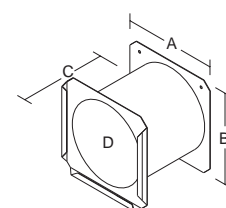

COLOR EXTENDER

Cat. No.	To Fit Fixtures:	A	B	C	D
ETF-CE5	S4, SL, SHAKESPEARE, SELECON Pacific/SPX	159	159	126	126
ETF-CE3	SHORT S4, SL, SHAKESPEARE, SELECON Pacific/SPX	159	159	76	126
ETF-64CE	PAR64 (ALTMAN AND L&E)	254	254	126	202
ETP-CE6	S4 ZOOM, S4 PAR, PARNEL, 6" LEKO, 360Q	191	191	140	166
ETP-CE3	S4 ZOOM, S4 PAR, PARNEL, 6" LEKO, 360Q	191	191	76	166

ETP-T6/ T3

ADAPTOR

Cat. No.	To Fit Fixtures:	A	B	C	D
ETF-ADP	159mm to 191mm adaptor for S4, SL, SHAKESPEARE, SELECON	192.5	136	12.5	22.5