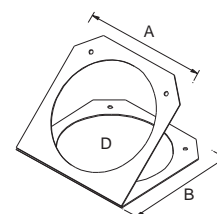

DONUT

Cat. No.	To Fit Fixtures:	A	B	D
ETF-DT	S4, SL, SHAKESPEARE, SELECON PACIFIC/SPX	159	159	76
ETF-DT3	6" LEKO, 360Q	191	191	76
ETF-DT6	S4 10 DEGREE, SL 10 DEGREE	305	305	150
ETF-DT7	S4 5 DEGREE	354	354	182

BARNDOOR

Cat. No.	To Fit Fixtures:	A	B	D
ETP-BDR	S4 PAR, PARNEL	191	191	162
ETP-BDR2	S4 PAR, PARNEL WITH COLOR EXTENDER	191	191	173
BDR-64B	PAR64	264	264	218

COLOR FRAME

Cat. No.	To Fit Fixtures:	A	B	D
ETF-CF137	S4, SL, SHAKESPEARE, SELECON PACIFIC/SPX	159	159	126
ETF-CF152	6" LEKO, 360Q	191	191	152
ETP-CF172	S4 ZOOM, S4 PAR, PARNEL	191	191	172
ETF-CF203	PAR64	254	254	203
ETF-CF254	S4 10 DEGREE, SL 10 DEGREE	305	305	254
ETF-CF304	S4 5 DEGREE	354	354	304
EAP-CF	S4 ROUND FRAME	190	190	165

ETF-CF

PATTERN HOLDER

Cat. No.	To Fit Fixtures:	A	B	C	D
ETF-PA	A SIZE PATTERN HOLDER FOR S4	94	174	228	81
ETF-PB	B SIZE PATTERN HOLDER FOR S4	94	174	228	70
ETF-PD	B SIZE PATTERN HOLDER FOR SELECON PACIFIC/SPX	114	201	250	70
ETF-GHS	86mm OD GLASS (GOBO SLOT) PATTERN HOLDER FOR S4	94	184	238	70
ETF-GH	82mm OD GLASS (GOBO SLOT) PATTERN HOLDER FOR S4	94	184	238	70
ETF-GHD	86mm OD GLASS (GOBO SLOT) PATTERN HOLDER FOR SELECON PACIFIC/SPX	114	201	250	70
ETF-PM	M SIZEZ PATTERN HOLDER FOR S4 JUNIOR	69	109	157	54
ETF-GM	M SIZE GLASS HOLDER FOR S4 JUNIOR	69	109	162	54
ETF-PC	PATTERN HOLDER FOR COLOR STRAN 5/50 SERIES	102	175	175	78

BEAM BENDER

Cat. No.	To Fit Fixtures:	A	B	C
ETF-BB	S4	175	155	310

NOTE. ADJUST BEAM ANGLE, REACH MAXIMUM LIGHT OUTPUT AT FLOOR LEVEL