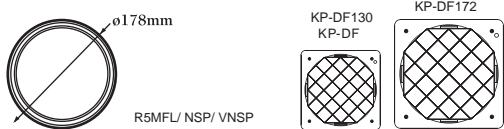

DICHROIC COLOR FILTER & BEAM SHAPE CHANGE LENSES

Cat. No.	To Fit Fixtures:
R5MFL	DIA. 178mm MEDIUM FLOOD LENS
R5NSP	DIA. 178mm NARROW SPOT
R5VNSP	DIA. 178mm VERY NARROW SPOT
KP-DF130	DIA. 130/3.0mm THICKNESS SODA-LIME TEMPERED DICHROIC FILTER FOR S4 W/SAFETY COLOR FRAME
KP-DF172	DIA. 172/3.0mm THICKNESS SODA-LIME TEMPERED DICHROIC FILTER FOR S4 PAR W/SAFETY COLOR FRAME

BARNDOOR

Four-leaves barndoors are available in variety dimensions. Feasible for stage, TV Studio and film lighting fixtures.

P/N	A	B	C	D	E
BDR-LST150	63	78	90	174	184
BDR-LST300	112	128	145	328	330
BDR-LST650	145	160	175	400	414
BDR-LST1000	180	195	217	497	504
BDR-LST2000	223	245	286	560	587
BDR-LST5000	316	345	385	800	830
BDR-LST10000	478	504	520	1115	1175
BDR-LSP575	187	194	216	495	506
BDR-LST120	312	342	390	805	830

Size:mm