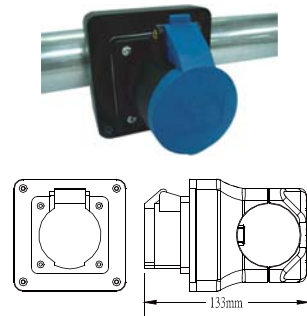

VS-4851 VERSATILE SOCKET FOR 48MM AND 2" TUBE

Versatile socket is constructed by injection-molding ABS to strengthen impact-resistance, toughness, and flame-retarding functions of socket. The rear square-assembly body also allows to feasible for the tube sizes included 48mm and 2". This makes the socket easier being used in installation, theater, TV and film with simply drilled-hole on the tube. It is designed to accept for 15A round pin BS546, 16A CEE form, 16A Shuko and 20A stage pin.

Standard Applications

- * VS-4851-B / for BS-546
- * VS-4851-M / for Schuko, 16A CEE

BS-546

Schuko

16A CEE

Other Applications (Customized)

- * VS-4851-1
Blank Plate Only
(w/o fixing base)

PARBAR with Versatile Socket

Please be noted that the code for Versatile sockets mounted on the lighting bar instead of the 65cm tail are:

- ① CEE form for Versatile socket: Please have **/VSC** after above specified item number.
- ② SCHUKO for Versatile socket: Please have **/VSS** after above specified item number.