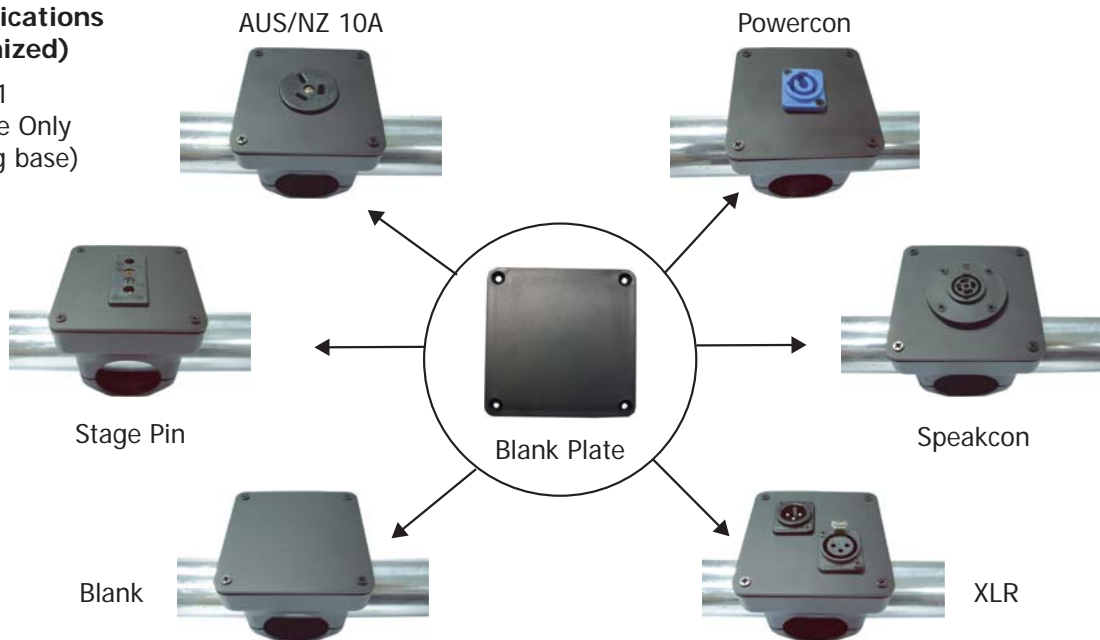

VS-4851 VERSATILE SOCKET FOR 48MM AND 2" TUBE

Versatile socket is constructed by injection-molding ABS to strengthen impact-resistance, toughness, and flame-retarding functions of socket. The rear square-assembly body also allows to feasible for the tube sizes included 48mm and 2". This makes the socket easier being used in installation, theater, TV and film with simply drilled-hole on the tube. It is designed to accept for 15A round pin BS546, 16A CEE form, 16A Shuko and 20A stage pin.

Standard Applications

- * VS-4851-B / for BS-546
- * VS-4851-M / for Schuko, 16A CEE

BS-546

Schuko

16A CEE

Other Applications (Customized)

- * VS-4851-1
Blank Plate Only
(w/o fixing base)

PARBAR with Versatile Socket

Please be noted that the code for Versatile sockets mounted on the lighting bar instead of the 65cm tail are:

- ① CEE form for Versatile socket: Please have **/VSC** after above specified item number.
- ② SCHUKO for Versatile socket: Please have **/VSS** after above specified item number.