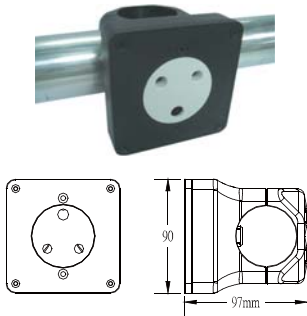

VS-4851 VERSATILE SOCKET FOR 48MM AND 2" TUBE

Versatile socket is constructed by injection-molding ABS to strengthen impact-resistance, toughness, and flame-retarding functions of socket. The rear square-assembly body also allows to feasible for the tube sizes included 48mm and 2". This makes the socket easier being used in installation, theater, TV and film with simply drilled-hole on the tube. It is designed to accept for 15A round pin BS546, 16A CEE form, 16A Shuko and 20A stage pin.

Standard Applications

- * VS-4851-B / for BS-546
- * VS-4851-M / for Schuko, 16A CEE

BS-546

Schuko

16A CEE

Other Applications (Customized)

- * VS-4851-1
Blank Plate Only
(w/o fixing base)

PARBAR with Versatile Socket

Please be noted that the code for Versatile sockets mounted on the lighting bar instead of the 65cm tail are:

- ① CEE form for Versatile socket: Please have **/VSC** after above specified item number.
- ② SCHUKO for Versatile socket: Please have **/VSS** after above specified item number.