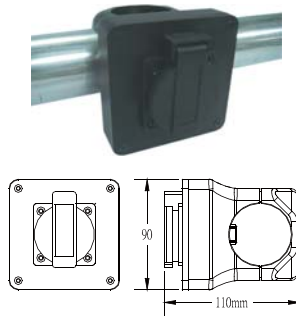

VS-4851 VERSATILE SOCKET FOR 48MM AND 2" TUBE

Versatile socket is constructed by injection-molding ABS to strengthen impact-resistance, toughness, and flame-retarding functions of socket. The rear square-assembly body also allows to feasible for the tube sizes included 48mm and 2". This makes the socket easier being used in installation, theater, TV and film with simply drilled-hole on the tube. It is designed to accept for 15A round pin BS546, 16A CEE form, 16A Shuko and 20A stage pin.

Standard Applications

- * VS-4851-B / for BS-546
- * VS-4851-M / for Schuko, 16A CEE

BS-546

Schuko

16A CEE

Other Applications (Customized)

- * VS-4851-1
Blank Plate Only
(w/o fixing base)

PARBAR with Versatile Socket

Please be noted that the code for Versatile sockets mounted on the lighting bar instead of the 65cm tail are:

- ① CEE form for Versatile socket: Please have **/VSC** after above specified item number.
- ② SCHUKO for Versatile socket: Please have **/VSS** after above specified item number.