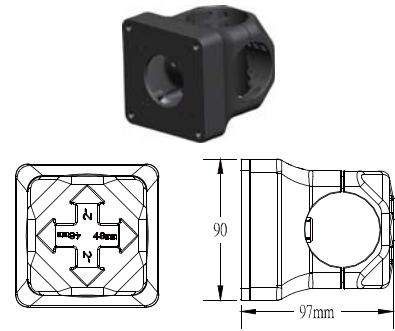

VS-4851 VERSATILE SOCKET FOR 48MM AND 2" TUBE

Versatile socket is constructed by injection-molding ABS to strengthen impact-resistance, toughness, and flame-retarding functions of socket. The rear square-assembly body also allows to feasible for the tube sizes included 48mm and 2". This makes the socket easier being used in installation, theater, TV and film with simply drilled-hole on the tube. It is designed to accept for 15A round pin BS546, 16A CEE form, 16A Shuko and 20A stage pin.

Standard Applications

- * VS-4851-B / for BS-546
- * VS-4851-M / for Schuko, 16A CEE

BS-546

Schuko

16A CEE

Other Applications (Customized)

- * VS-4851-1
Blank Plate Only
(w/o fixing base)

PARBAR with Versatile Socket

Please be noted that the code for Versatile sockets mounted on the lighting bar instead of the 65cm tail are:

- ① CEE form for Versatile socket: Please have **/VSC** after above specified item number.
- ② SCHUKO for Versatile socket: Please have **/VSS** after above specified item number.