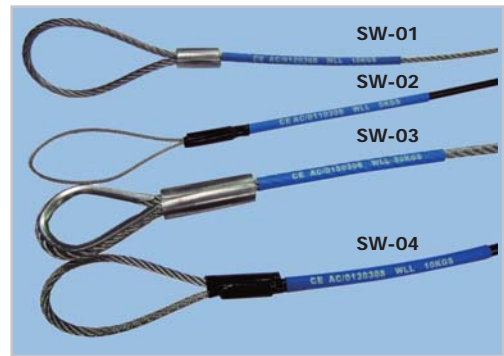

SAFETY WIRE

SW-01 DIA. 3.2MM, 75CM length, safety load 10KG

SW-02 DIA. 3.0MM (W/ PVC coat), 70CM length, safety load 5KG

SW-03 DIA. 5.0MM, 100CM length, safety load 50KG

SW-04 DIA. 4.5MM (W/PVC coat), 75CM length, safety load 10KG

CUSTOM DESIGN WELCOME!

SW-01YP/SAFETY WIRE WITH YOKE PLATE

Kupo extends the application of safety wire by adding a yoke plate on SW-01 safety wire. By fastening the plate to the yoke of lighting fixture, it offers an easier management for safety wire as the fixing point is just that clear. With this design, the safety bond won't get lost any more as it is firmly attached to the yoke. A simple and clever accessory to the fixtures.

SW-01YP

SW-ACC/SAETY WIRE FOR ETC ACCESSORIES

Unique design to add safety to the accessories in front of lighting fixture. Black finish makes it low-keyed against luminary. Dia. 2mm wire and overall 60cm length provides the maximum utility.

SW-ACC

with half top hat

with color frame on S4 Jr.