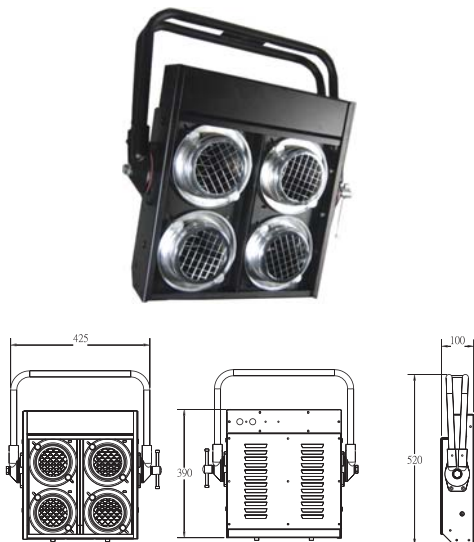

SB-368V PAR36 8Lite VERTICAL unwired
w/extra horizontal mounting plate

SB-364 PAR36 4Lite blinder unwired