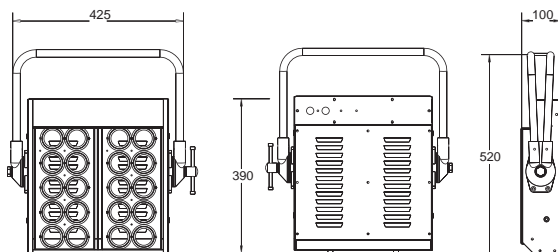

SB-M20 MR16 20Lite blinder wired