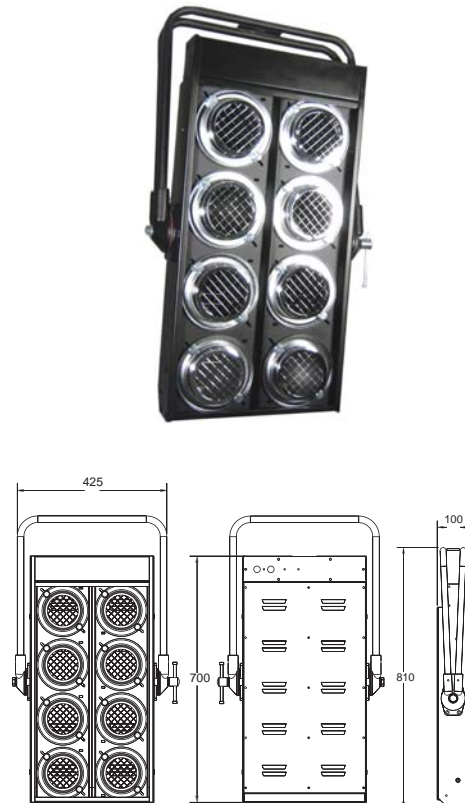

SB-368HY OPTIONAL horizontal yoke (only)
With the optional horizontal yoke, SB-368V
can be set in both vertical and horizontal
direction.

SB-368 PAR36 8Lite blinder unwired