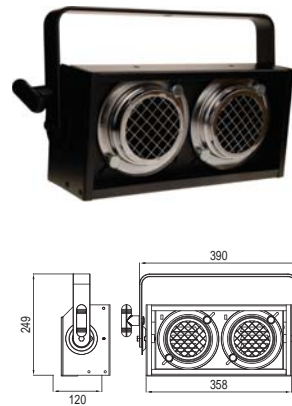

SB-362-I PAR36 2Lite blinder unwired