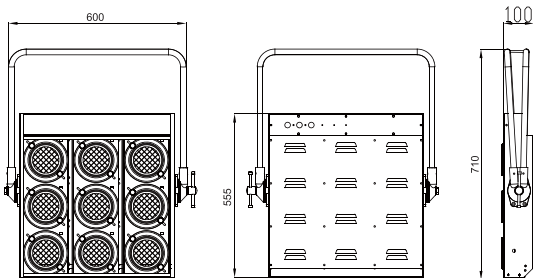

SB-369 PAR36 9Lite blinder unwired