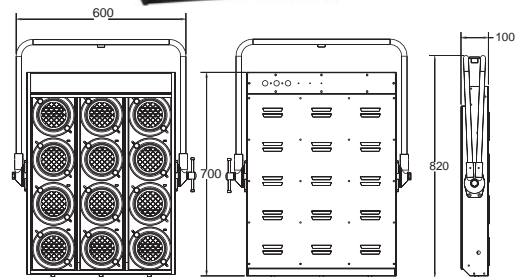

SB-3612 PAR36 12Lite blinder unwired