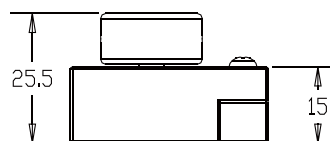

TS-36 Tofu (Terminal Safe)

Tofu (Terminal Safe) is made for giving protection from electric shock over the lamp of screw terminal type such as PAR-36, PAR-46 and PAR-64 (GE 4552) lamp. Ceramic finish provides better heat resistance and electrical isolation. Tool-free mechanical design leaves lamp maintenance easily. Order number for this fabulous gadget is TS-36 (without wiring)

TS-36 for terminal-type lamp (PAR-36, 46, 64)