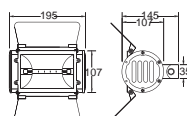

PCL-HJ001 1PC J-Type Lamp
PCL-STM004 4PCS J-Type Lamp
150/ 300W Lamp With Barndoor