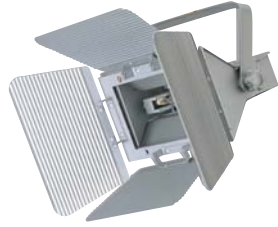

ARCHITECTURAL SHOP LIGHT

KP-313 300W J Type Lamp
KP-313B Black Color
KP-313P Silver-Gray
KP-313W White Color
 170 (L) x 100 (W) mm

KP-HQI-382 70W/ 150W 220V
KP-HQI-382B Black Color
KP-HQI-382P Silver-Gray
KP-HQI-382W White Color
 300 (L) x DIA. 135mm

KP-PAR30-EU CDM PAR30 Lamp
KP-PAR30-EU-B Black Color
KP-PAR30-EU-P Silver-Gray
KP-PAR30-EU-W White Color
 253 (L) x 155 (W) mm

KP-366 HQI-TS 70W/ 150W 120V
Optional 4-Leaf Barndoor
 265 (L) x DIA. 145mm

RS-38 PAR38 Lamp
 With Color Frame,
 4th Frame Clip,
 BDR-38 Barndoor, E27 Socket
 50cm Silicon Cable
RS-38B Black Color
RS-38W White Color

RS-30 PAR30 Lamp
 With Color Frame,
 4th Frame Clip,
 BDR-38 Barndoor, E27 Socket
 50cm Silicon Cable
RS-30B Black Color
RS-30W White Color

SP-16LB PAR16 Long Nose, Black Color
SP-16LP PAR16 Long Nose, Silver Color
SP-16SB PAR16 Short Nose, Black Color
SP-16SP PAR16 Short Nose, Silver Color
 With TT-12 Track
 12V50W Transformer

PJ-500 MR16 Lamp
PJ-500B Black Color
PJ-500W White Color
 Elegant, Aluminum Housing
 Built-in 12V50W Transformer