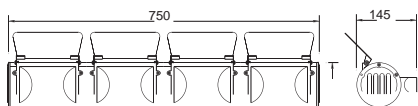

PCL-HJ001 1PC J-Type Lamp
PCL-STM004 4PCS J-Type Lamp
150/ 300W Lamp With Barndoor