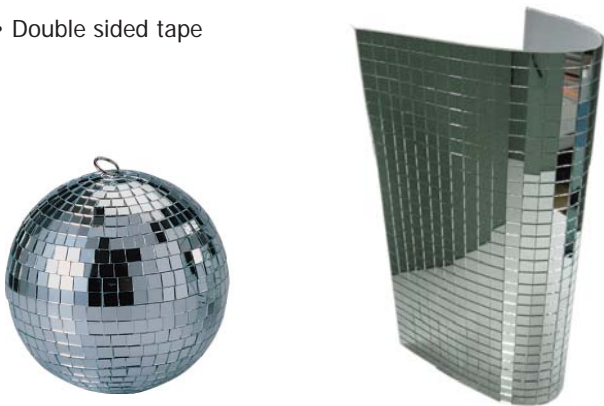

OTHER EFFECTS

D1001S

steel pin spot
for par 36 6V 30W

E-2530 EGG STROBE

120/240V
High intensity
E-27 screw socket
red, pink, blue, green, yellow, white
Size: 120 x 0.75 mm
Weight: 0.1kg

MM-1212 Mirror Mat for 12" * 12" glass.

- 12inch x12 inch flexible mirrored tiles sheet
- Attach to walls, cylinders and more
- Glass tiles 1.1cm x 1.1cm
- Double sided tape

Mirror Ball

- E0502** 2" mirror ball
- E0504** 4" mirror ball
- E0508** 8" mirror ball
- E0510** 10" mirror ball
- E0512** 12" mirror ball
- E0516** 16" mirror ball
- E0520** 20" mirror ball
- E0524** 24" mirror ball
- E0540** 40" mirror ball
- E0550** 50" mirror ball