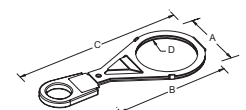

## BARNDOOR

Cat. No.	To Fit Fixtures:	A	B	D
ETP-BDR	S4 PAR, PARNEL	191	191	165
ETP-BDR2	S4 PAR, PARNEL WITH COLOR EXTENDER	190	190	172
BDR-64B	PAR64	254	254	0

ETP-BDR

## COLOR FRAME

Cat. No.	To Fit Fixtures:	A	B	D
ETF-CF126	S4, SL, SHAKESPEARE, SELECON	159	159	126
ETF-CF152	6" LEKO, 360Q	191	191	152
ETP-CF172	S4 ZOOM, S4 PAR, PARNEL	191	191	172
ETF-CF203	PAR64	254	254	203
ETF-CF254	S4 10 DEGREE, SL 10 DEGREE	305	305	254
ETF-CF304	S4 5 DEGREE	356	356	304
EAP-CF	S4 ROUND FRAME	190	190	165

## PATTERN HOLDER

Cat. No.	To Fit Fixtures:	A	B	C	D
ETF-PA	A SIZE PATTERN HOLDER FOR S4	94	175	226	79
ETF-PB	B SIZE PATTERN HOLDER FOR S4	94	175	226	71
ETF-GHS	86mm OD GLASS (GOBO SLOT) PATTERN HOLDER FOR S4	94	175	226	71
ETF-GH	82mm OD GLASS (GOBO SLOT) PATTERN HOLDER FOR S4	94	175	226	71
ETF-PM	M SIZEZ PATTERN HOLDER FOR S4 JUNIOR	69	109	157	53
ETF-GM	M SIZE GLASS HOLDER FOR S4 JUNIOR	60	112	163	53
ETF-PC	PATTERN HOLDER FOR COLOR STRAN 5/50 SERIES	102	175	175	78