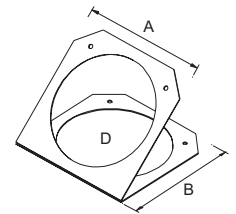

DONUT

Cat. No.	To Fit Fixtures:	A	B	D
ETF-DT	S4, SL, SHAKESPEARE, SELECON	159	159	81
ETF-DT3	6" LEKO, 360Q	191	191	76
ETF-DT6	S4 10 DEGREE, SL 10 DEGREE	305	305	152
ETF-DT7	S4 5 DEGREE	356	356	178

BARNDOOR

Cat. No.	To Fit Fixtures:	A	B	D
ETP-BDR	S4 PAR, PARNEL	191	191	165
ETP-BDR2	S4 PAR, PARNEL WITH COLOR EXTENDER	190	190	172
BDR-64B	PAR64	254	254	0

COLOR FRAME

Cat. No.	To Fit Fixtures:	A	B	D
ETF-CF126	S4, SL, SHAKESPEARE, SELECON	159	159	126
ETF-CF152	6" LEKO, 360Q	191	191	152
ETP-CF172	S4 ZOOM, S4 PAR, PARNEL	191	191	172
ETF-CF203	PAR64	254	254	203
ETF-CF254	S4 10 DEGREE, SL 10 DEGREE	305	305	254
ETF-CF304	S4 5 DEGREE	356	356	304
EAP-CF	S4 ROUND FRAME	190	190	165

ETF-CF

PATTERN HOLDER

Cat. No.	To Fit Fixtures:	A	B	C	D
ETF-PA	A SIZE PATTERN HOLDER FOR S4	94	175	226	79
ETF-PB	B SIZE PATTERN HOLDER FOR S4	94	175	226	71
ETF-GHS	86mm OD GLASS (GOBO SLOT) PATTERN HOLDER FOR S4	94	175	226	71
ETF-GH	82mm OD GLASS (GOBO SLOT) PATTERN HOLDER FOR S4	94	175	226	71
ETF-PM	M SIZEZ PATTERN HOLDER FOR S4 JUNIOR	69	109	157	53
ETF-GM	M SIZE GLASS HOLDER FOR S4 JUNIOR	60	112	163	53
ETF-PC	PATTERN HOLDER FOR COLOR STRAN 5/50 SERIES	102	175	175	78

BEAM BENDER

Cat. No.	To Fit Fixtures:	A	B	C
ETF-BB	S4	155	155	310

NOTE. ADJUST BEAM ANGLE, REACH MAXIMUM LIGHT OUTPUT AT FLOOR LEVEL