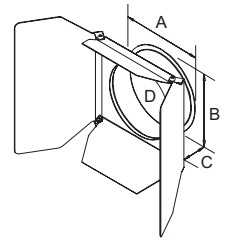

## DONUT

Cat. No.	To Fit Fixtures:	A	B	D
ETF-DT	S4, SL, SHAKESPEARE, SELECON	159	159	81
ETF-DT3	6" LEKO, 360Q	191	191	76
ETF-DT6	S4 10 DEGREE, SL 10 DEGREE	305	305	152
ETF-DT7	S4 5 DEGREE	356	356	178

EAP-T3

## BARNDOOR

Cat. No.	To Fit Fixtures:	A	B	D
ETP-BDR	S4 PAR, PARNEL	191	191	165
ETP-BDR2	S4 PAR, PARNEL WITH COLOR EXTENDER	190	190	172
BDR-64B	PAR64	254	254	0

ETP-BDR