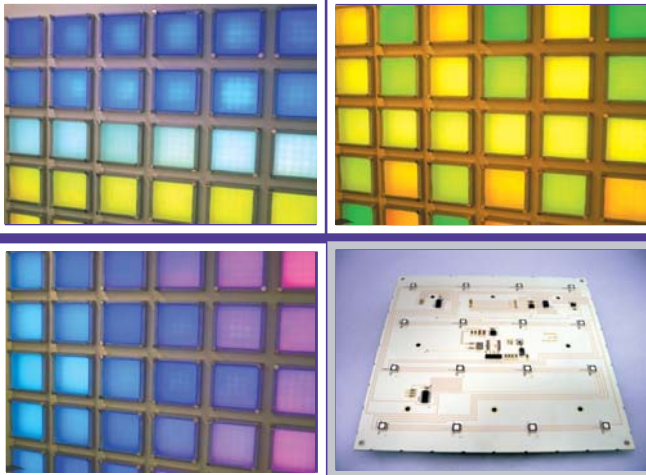

## MQ SERIES

|                  |                    |
|------------------|--------------------|
| Model            | <b>MQ-16</b>       |
| Power Cons.      | 4W, DC/24V         |
| LED Lamps        | 16, 3-in-one (SMD) |
| Brightness (NIT) | 600                |
| Built-in DMX     | yes                |
| Dimension        | 185 x 185 x 10 mm  |

## NS TILE/ TILE BLOCK LIGHT

|                 |                            |
|-----------------|----------------------------|
| Model           | <b>NT-10</b>               |
| Input Voltage   | DC 16~30V                  |
| Brightness      | 300 NIT                    |
| Power Consumpt. | 1.2W                       |
| IP Rating       | IP65                       |
| Series Cell     | 75 pcs (DC24V) ; 3A        |
| Dimension       | 10(L) x 10(W) x 1.5 (H) cm |

## T4 TUBE/ SLIM LED LIGHT

|                 |                                     |
|-----------------|-------------------------------------|
| Model           | <b>T4 series (single color)</b>     |
| Input Voltage   | DC21~26V                            |
| LED Lamps       | 20/40/100, small power SMD          |
| Power Consumpt. | 1W (R&A) / 1.8W (B/G/W) -20cm       |
| IP Rating       | IP20 / IP65                         |
| Weight          | 0.05 / 0.1 / 0.15 kgs               |
| Dimension       | Diameter 12.50mm in 20/40/100cm     |
| Model           | <b>T4-Q series (RGB)</b>            |
| Input Voltage   | DMX-4D-65 or DMX-8D-300 control box |
| LED Lamps       | 5/10/50, medium power SMD, 3-in-one |
| Power Consumpt. | 3 / 6 / 15 W                        |
| IP Rating       | IP20 / IP65                         |
| Weight          | 0.05 / 0.1 / 0.15 kgs               |
| Dimension       | Diameter 12.50mm in 20/40/100cm     |