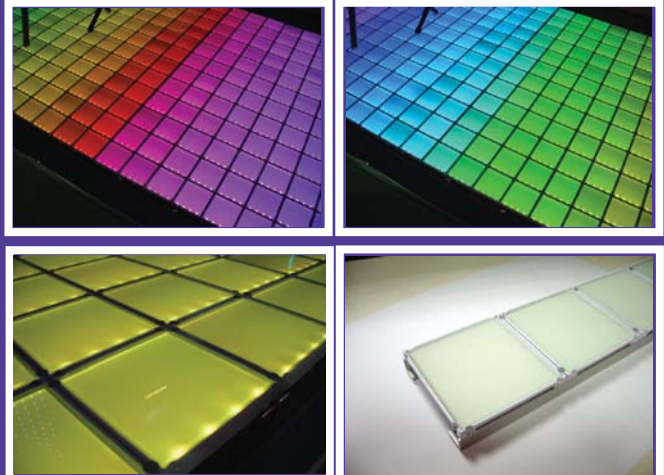

## MQ SERIES

|                  |                    |
|------------------|--------------------|
| Model            | <b>MQ-16</b>       |
| Power Cons.      | 4W, DC/24V         |
| LED Lamps        | 16, 3-in-one (SMD) |
| Brightness (NIT) | 600                |
| Built-in DMX     | yes                |
| Dimension        | 185 x 185 x 10 mm  |

## NS TILE/ TILE BLOCK LIGHT

|                 |                            |
|-----------------|----------------------------|
| Model           | <b>NT-10</b>               |
| Input Voltage   | DC 16~30V                  |
| Brightness      | 300 NIT                    |
| Power Consumpt. | 1.2W                       |
| IP Rating       | IP65                       |
| Series Cell     | 75 pcs (DC24V) ; 3A        |
| Dimension       | 10(L) x 10(W) x 1.5 (H) cm |

## RQ LIGHT ROUND TYPE WALL LIGHT SERIES

|                 |                                 |                                   |
|-----------------|---------------------------------|-----------------------------------|
| Model           | <b>RQ-08</b>                    | <b>RQ-12</b>                      |
| LED             | 8pcs                            | 12pcs                             |
| Brightness      | 12CD                            | 18CD                              |
| Power Consumpt. | 2.5W                            | 3W                                |
| Dimension       | Dia. 6.1 x 4 cm<br>(with cover) | Dia. 7.5 x 4.5 cm<br>(with cover) |
| Beam Angle      | 120 degree                      | 120 degree                        |
| IP Rating       | IP65                            | IP65                              |