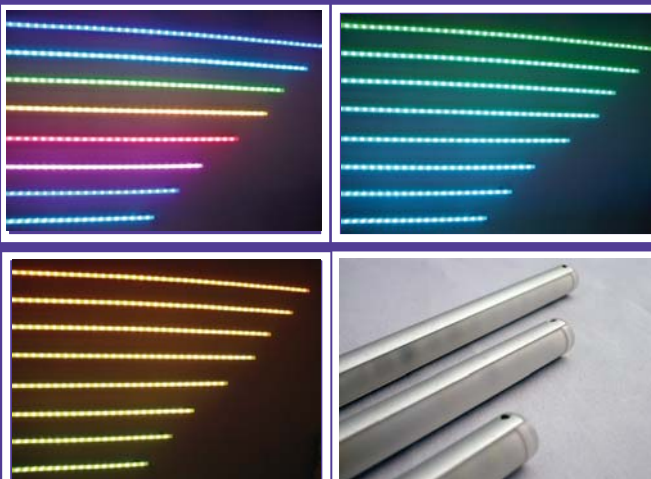

## MQ SERIES

|                  |                    |
|------------------|--------------------|
| Model            | <b>MQ-16</b>       |
| Power Cons.      | 4W, DC/24V         |
| LED Lamps        | 16, 3-in-one (SMD) |
| Brightness (NIT) | 600                |
| Built-in DMX     | yes                |
| Dimension        | 185 x 185 x 10 mm  |

## NS TILE/ TILE BLOCK LIGHT

|                 |                            |
|-----------------|----------------------------|
| Model           | <b>NT-10</b>               |
| Input Voltage   | DC 16~30V                  |
| Brightness      | 300 NIT                    |
| Power Consumpt. | 1.2W                       |
| IP Rating       | IP65                       |
| Series Cell     | 75 pcs (DC24V) ; 3A        |
| Dimension       | 10(L) x 10(W) x 1.5 (H) cm |

## RQ LIGHT ROUND TYPE WALL LIGHT SERIES

|                 |                                 |                                   |
|-----------------|---------------------------------|-----------------------------------|
| Model           | <b>RQ-08</b>                    | <b>RQ-12</b>                      |
| LED             | 8pcs                            | 12pcs                             |
| Brightness      | 12CD                            | 18CD                              |
| Power Consumpt. | 2.5W                            | 3W                                |
| Dimension       | Dia. 6.1 x 4 cm<br>(with cover) | Dia. 7.5 x 4.5 cm<br>(with cover) |
| Beam Angle      | 120 degree                      | 120 degree                        |
| IP Rating       | IP65                            | IP65                              |