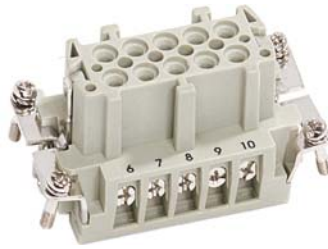

KM10M Plug Insert

KM10F Socket Insert

KM10H1 (PG16) Hood
KM16H1 (PG21) Hood

KM16M Plug Insert

KM16F Socket Insert

KM10H5 (PG16) Hood
KM16H5 (PG21) Hood

KM10U5 (PG16) Hood
KM16U5 (PG21) Hood

KM10/16B1 Housing

KM10B2 (PG16) Housing Closed Bottom
KM16B2 (PG21) Housing Closed Bottom

KM10U1 (PG16) Hood
KM16U1 (PG21) Hood

KM10/16BC5

PBA21-1 (PG21) Metal Cable Gland (optional accessory)